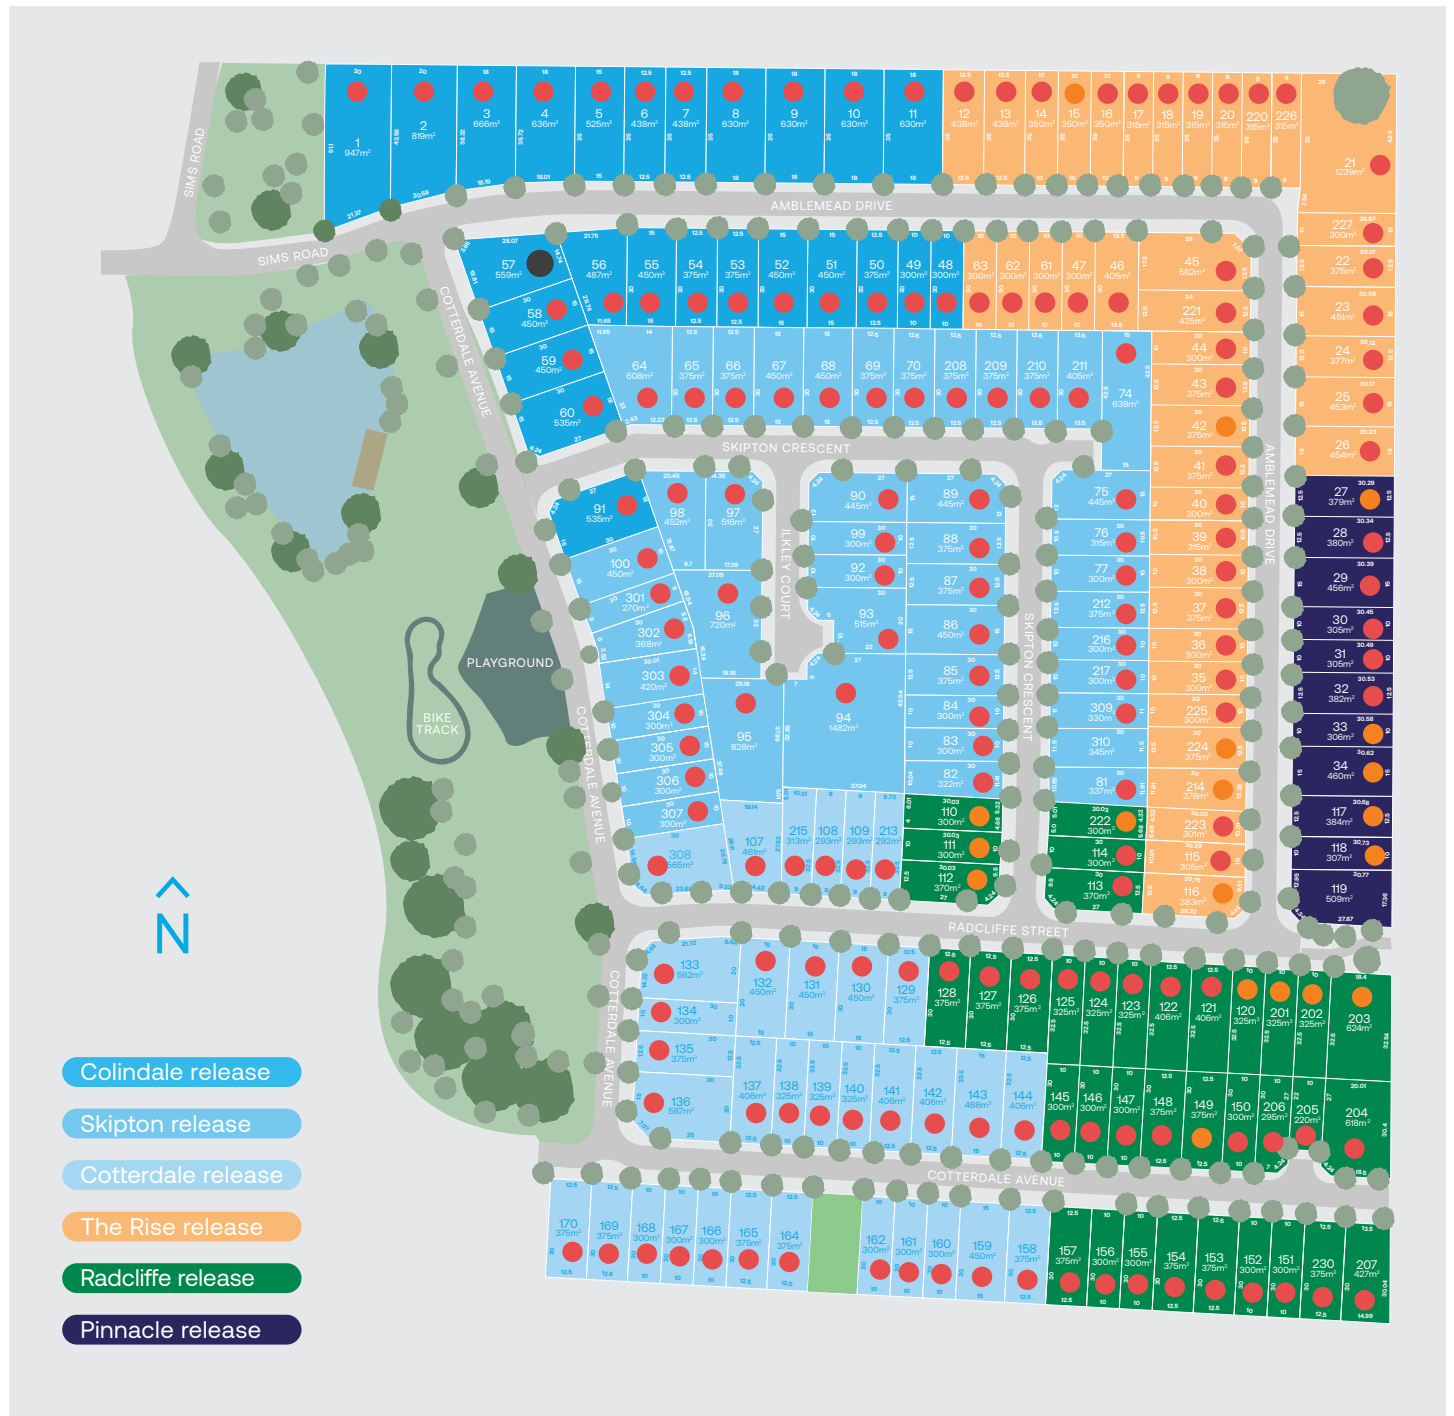

amblemead last blocks

Masterplan

Annie Bauer
 0407 624 119
annie@connektup.com.au
amblemead.com.au

Every precaution has been taken to establish the accuracy of the material herein. Prospective purchasers should not confine themselves to the contents but make their own enquiries to satisfy themselves on all aspects. The Developer accepts no liability for any loss or damage howsoever arising to any person or corporation who may rely on the information contained in this masterplan for any purpose. Images and street trees are for illustration purposes only. Prices are subject to change without notice. Connekt Urban Projects RLA 247093.