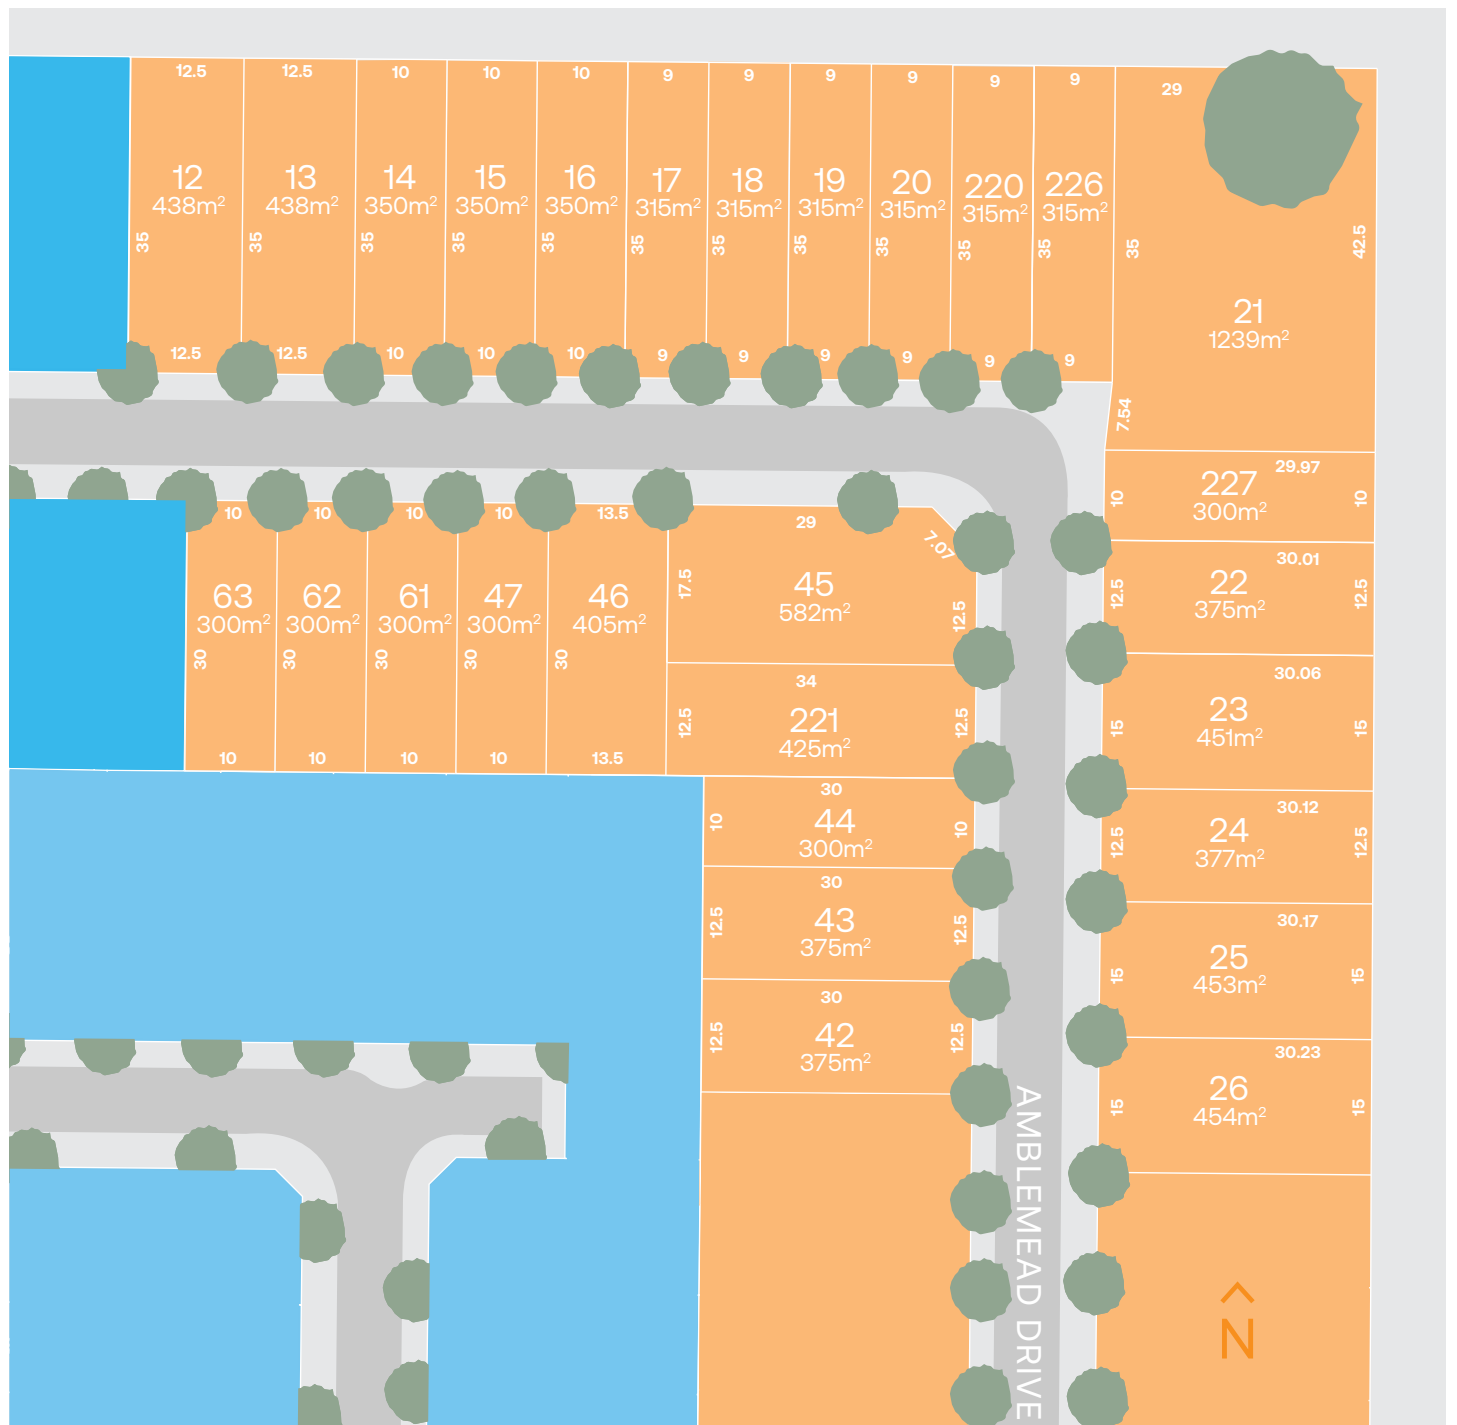

amblemead

Stage 4 - The Rise Release

Annie Bauer
0407 624 119
amblemead@connektup.com.au
amblemead.com.au

- Sold
- On hold
- Under Contract

Every precaution has been taken to establish the accuracy of the material herein. Prospective purchasers should not confine themselves to the contents but make their own enquiries to satisfy themselves on all aspects. The Developer accepts no liability for any loss or damage howsoever arising to any person or corporation who may rely on the information contained in this masterplan for any purpose. Images and street trees are for illustration purposes only. Prices are subject to change without notice. Connekt Urban Projects RLA 247093.