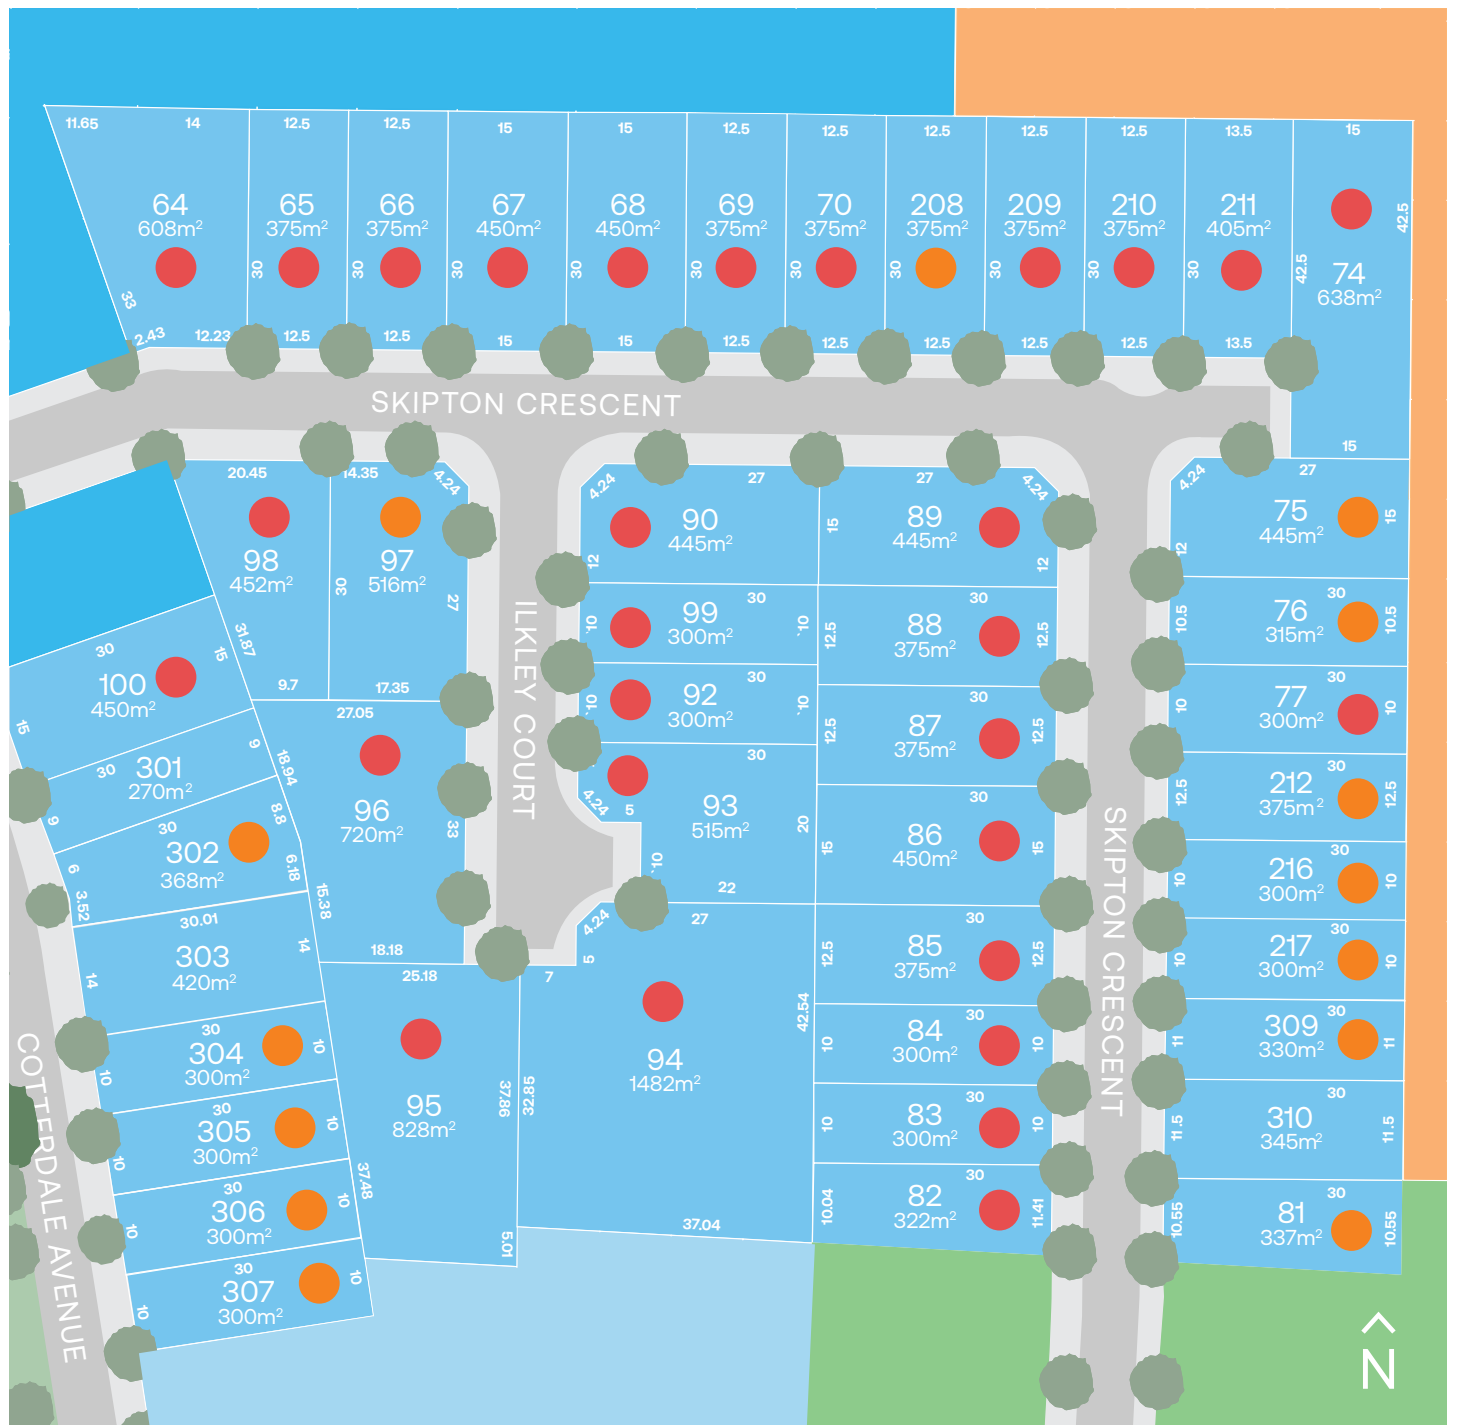

amblemead

Stage 2 - Skipton Release

Annie Bauer
0407 624 119
amblemead@connektup.com.au
amblemead.com.au

- Sold
- On hold
- Under Contract